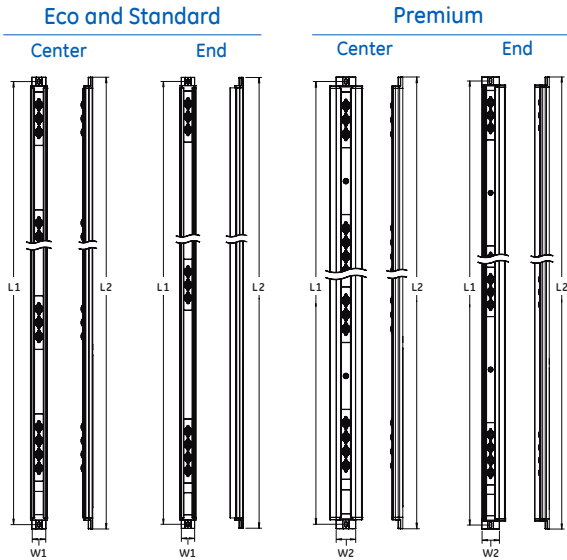

Product dimensions

Length [mm]	L1 [mm]	L2 [mm]
1129	1174	1187
1524	1475	1488
1701	1655	1668

Width	[mm]
W1	25.4
W2	45.7

Power Supply Data - LED Driver Performance Data

GEPS24-100U-GL
PS 24VDC/100W SEIV
Product Code:
98941 / GEPS24-100U-GL

LED60CV24EPS
Product Code:
97506

24V/25W CE POWER SUPP
120/240/277V INPUT
Product Code:
GEPS24-25U-EU

	Min	Typical	Max	Min	Typical	Max	Min	Typical	Max
Output Power (W)			96			60			25
Input Voltage (VAC)	108	120-277	305	220-240			194	220-240	264
Input Current (A)	0.35		1.1	0.3			0.15		0.2
Input Line Frequency (Hz)		50/60		50/60				50/60	
Output Voltage (V)	23	24	25	23	24	25	23	24	25
Max Output Current (A)			4			2.5			1
Operating Temperature Range (C)	-40	25	55	-20	25	50	-25	25	50
Storage Temperature Range (C)	-40		85	-10		80	-40		70

LED Driver dimensions

Driver	Length [mm]	Width [mm]	Height [mm]
GEPS24-100U-GL	241	43.2	30.55
LED60CV24EPS	198	44	40
GEPS24-25U-EU	133	30.5	40