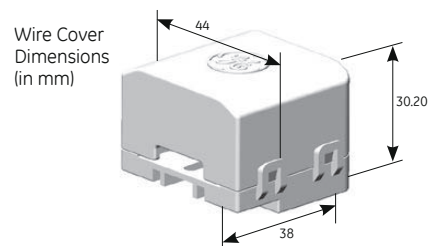

Immersion™ Elite Accessory

Product Code	Product Description	Item Description
93034656	GE-CV-ELITE	Elite Wire Cover (10 per box)