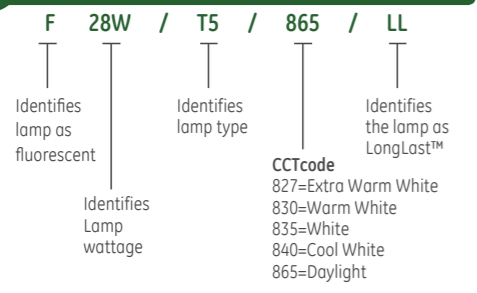

Product Description — explanation

For further information check the glossary